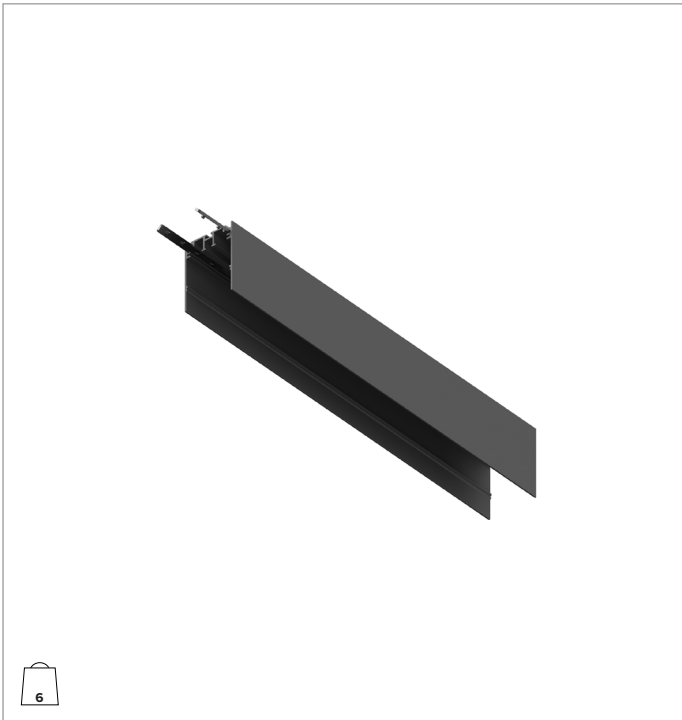

**1E4158 | IVY Profile**

Surface installation profile for ceiling/wall mounting needed for the installation of the lighting modules

**MECHANICAL CHARACTERISTICS**

Extruded aluminum profile protected with a layer of black anodization with a minimum thickness of 15 $\mu$  and powder painting in Ferrite grey color.

**Colour and finish:** Ferrite

**Dimensions:** L=3000mm

**Weight:** 6Kg

**Version:** SURFACE

**NOTES**

Linear connection joint already included in the packaging. Extruded plastic aesthetic cover available as accessory.